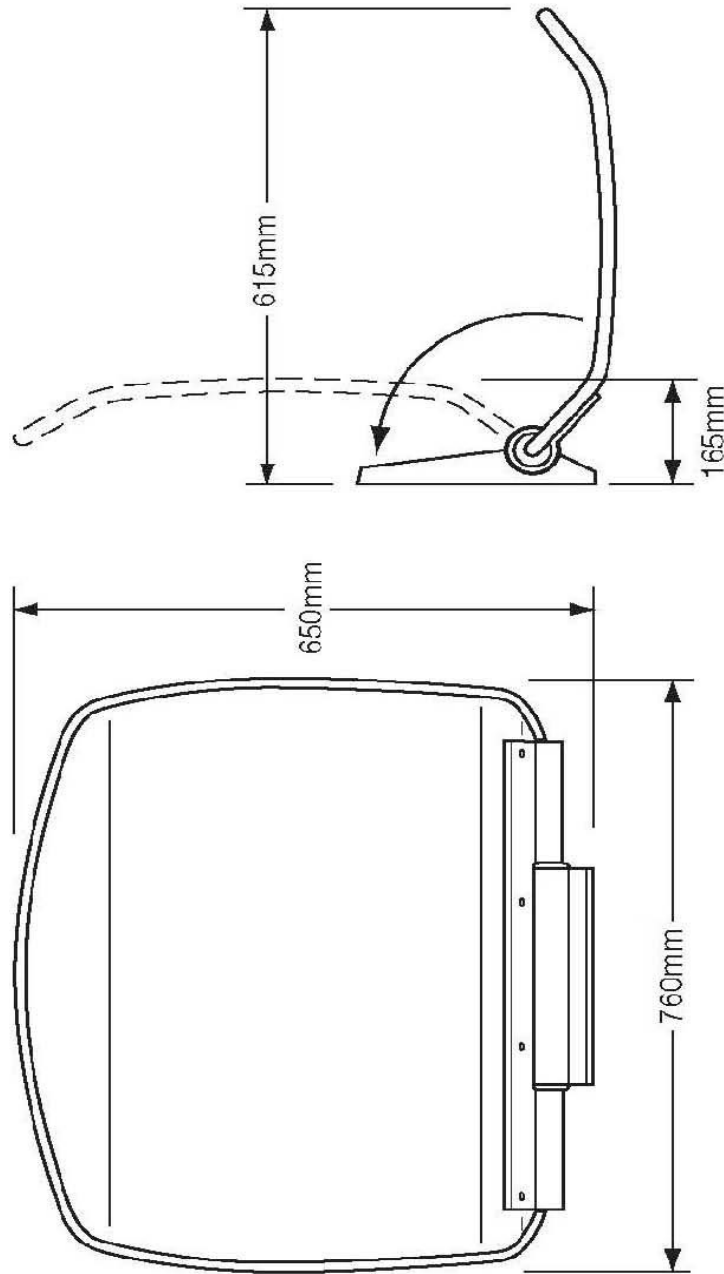

Rev	Revisions	by	date
C & B SYSTEMS WATER SOLUTIONS CENTRE 25 CHURCH ROAD TEDDINGTON, MIDDLESEX, TW11 8PF TEL: 020 8977 2968 FAX: 020 8943 9735 E-MAIL: SALES@C-BSYSTEMS.CO.UK			
PROJECT			
TITLE BABY CHANGE UNITS VERTICAL MOUNTED STAINLESS STEEL CODE - CBSMC75			
DRAWN BY	DATE	ISSUED	BY
KH	10 Feb 08		
SCALE	1:1	DRAW NO	REV
N.T.S		CBS	

*Vanity units, Ducts and Toilet Cubicles are also available.

C&B Systems can offer solutions for Hospitals, Hotel, Education, Leisure & Office. For further information contact:-

C&B Systems
Water solutions Centre
25 Church Road
Teddington
Middlesex
TW11 8PF

Tel: 020 8977 2968
Fax: 020 8943 9735
www.c-bsystems.co.uk
www.bathrooms-direct.uk.com
E-mail: sales@c-bsystems.co.uk
E-commerce shop: www.c-bgroup.co.uk