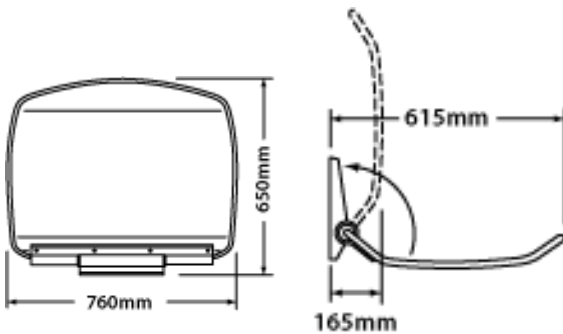

Unit dimensions

Stainless steel nappy changing unit - recessed

Code: CBSMC75

Colour: Stainless steel

Width: 300 mm

Height: 480 mm

Depth: 310 mm

Projection: 145 mm

Weight: 17 kg

Price: P.O.A

Size: 300 x 480 x 165 mm

Material

Stainless steel 1.4301 DP2 with reinforced cast Aluminium hinge system, dual hydro-pneumatic Gas strut closing mechanism

Projection

Folded down = 615mm

Folded up = 165mm

*Vanity units, Ducts and Toilet Cubicles are also available.

C&B Systems can offer solutions for Hospitals, Hotel, Education, Leisure & Office. For further information contact:-

C&B Systems
Water Solutions Centre
25 Church Road
Teddington
Middlesex
TW11 8PF

Tel: 020 8972968
Fax: 020 8943 9735
www.c-bsystems.co.uk
www.bathrooms-direct.uk.com
E-mail: sales@c-bsystems.co.uk
E-commerce shop: www.c-bgroup.co.uk